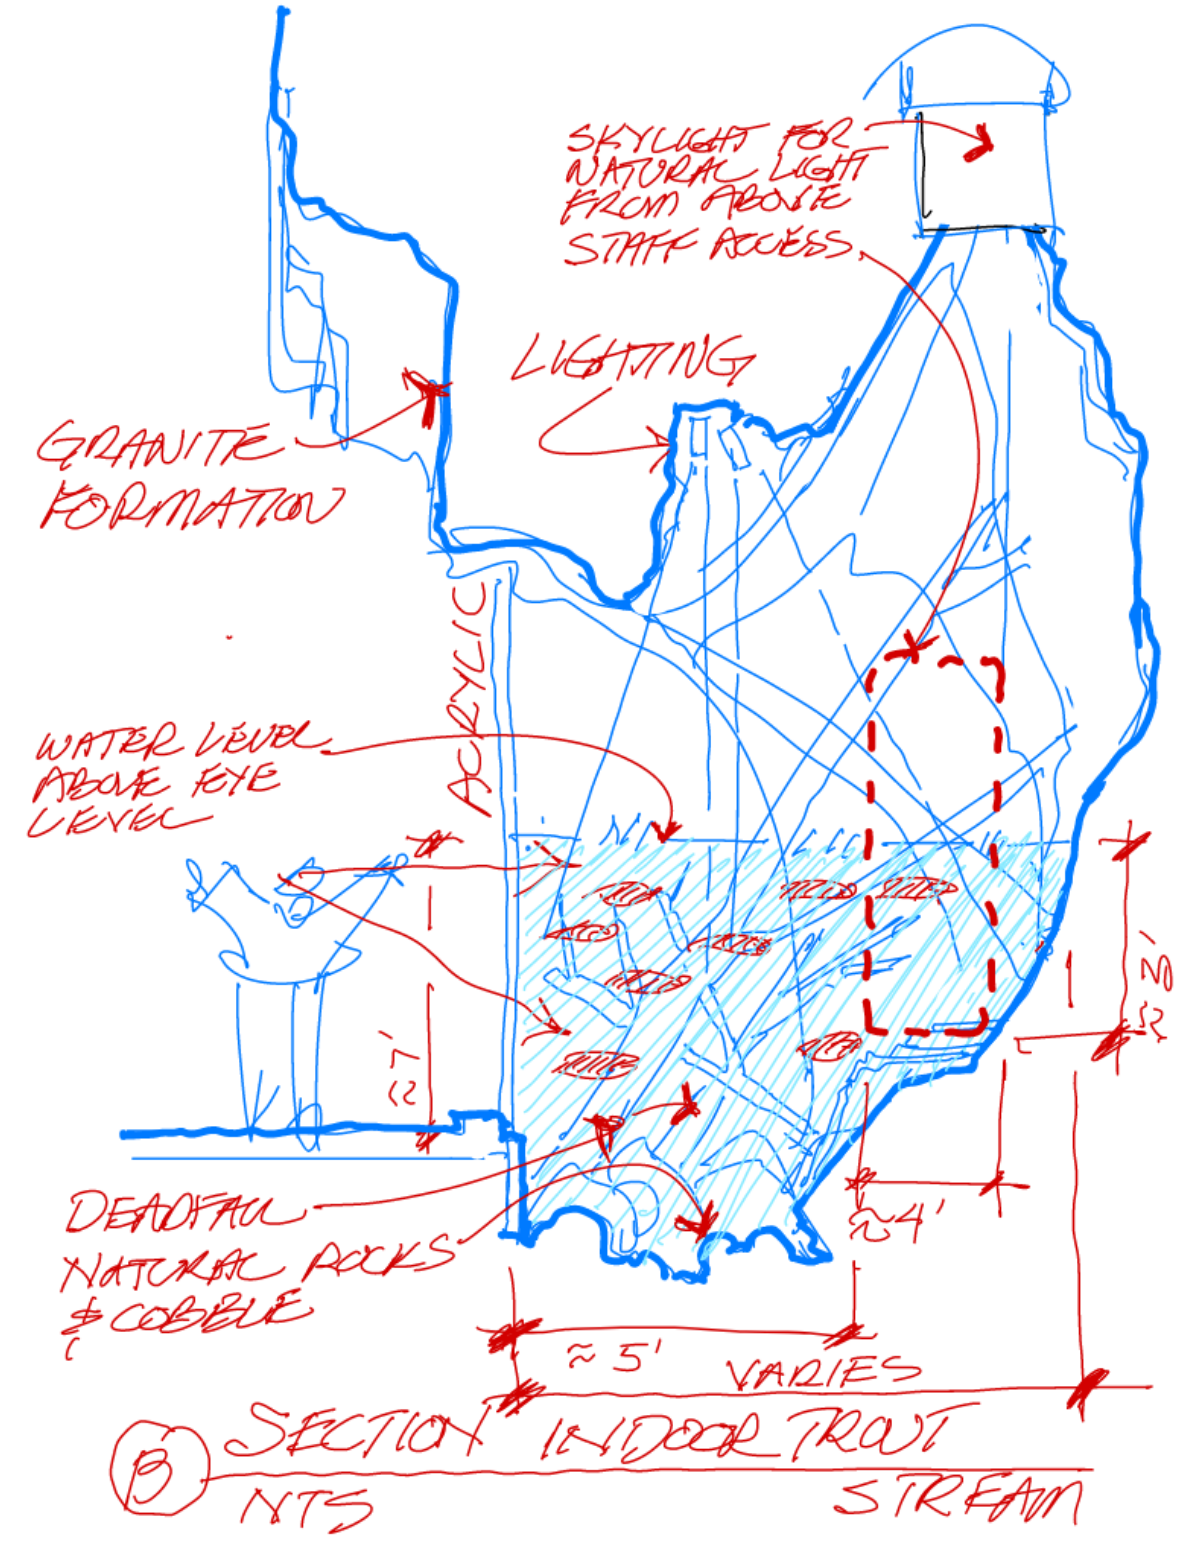

FRESNO CHAFFEE ZOO ENTRANCE

Entry Experience

Traveling into the High Sierras

Through the Forest

Traveling through bright clearings and dark understory starts to create a sense of place

From the Foothills

For the Vista

The landscape releases into an expansive, monumental terrain defined by light, contrast, movement, and scale

To the Arrival

Arrival is signaled by quiet, compressed experiences that give way to a broad and open landscape

Entry Experience The Canyon

Entry Experience

FRESNO CHAFFEE ZOO ENTRANCE

Entry Experience

FRESNO CHAFFEE ZOO ENTRANCE

Zoo Context

FRESNO CHAFFEE ZOO ENTRANCE

The Portal

The Portal Exhibit as Transformation

The Ridgeline

Statement Building offering a dual experience

Dynamic, grand, eye-catching

Intimate scale, backdrop to rich exhibit

The Ridgeline Expressive + Dynamic Form