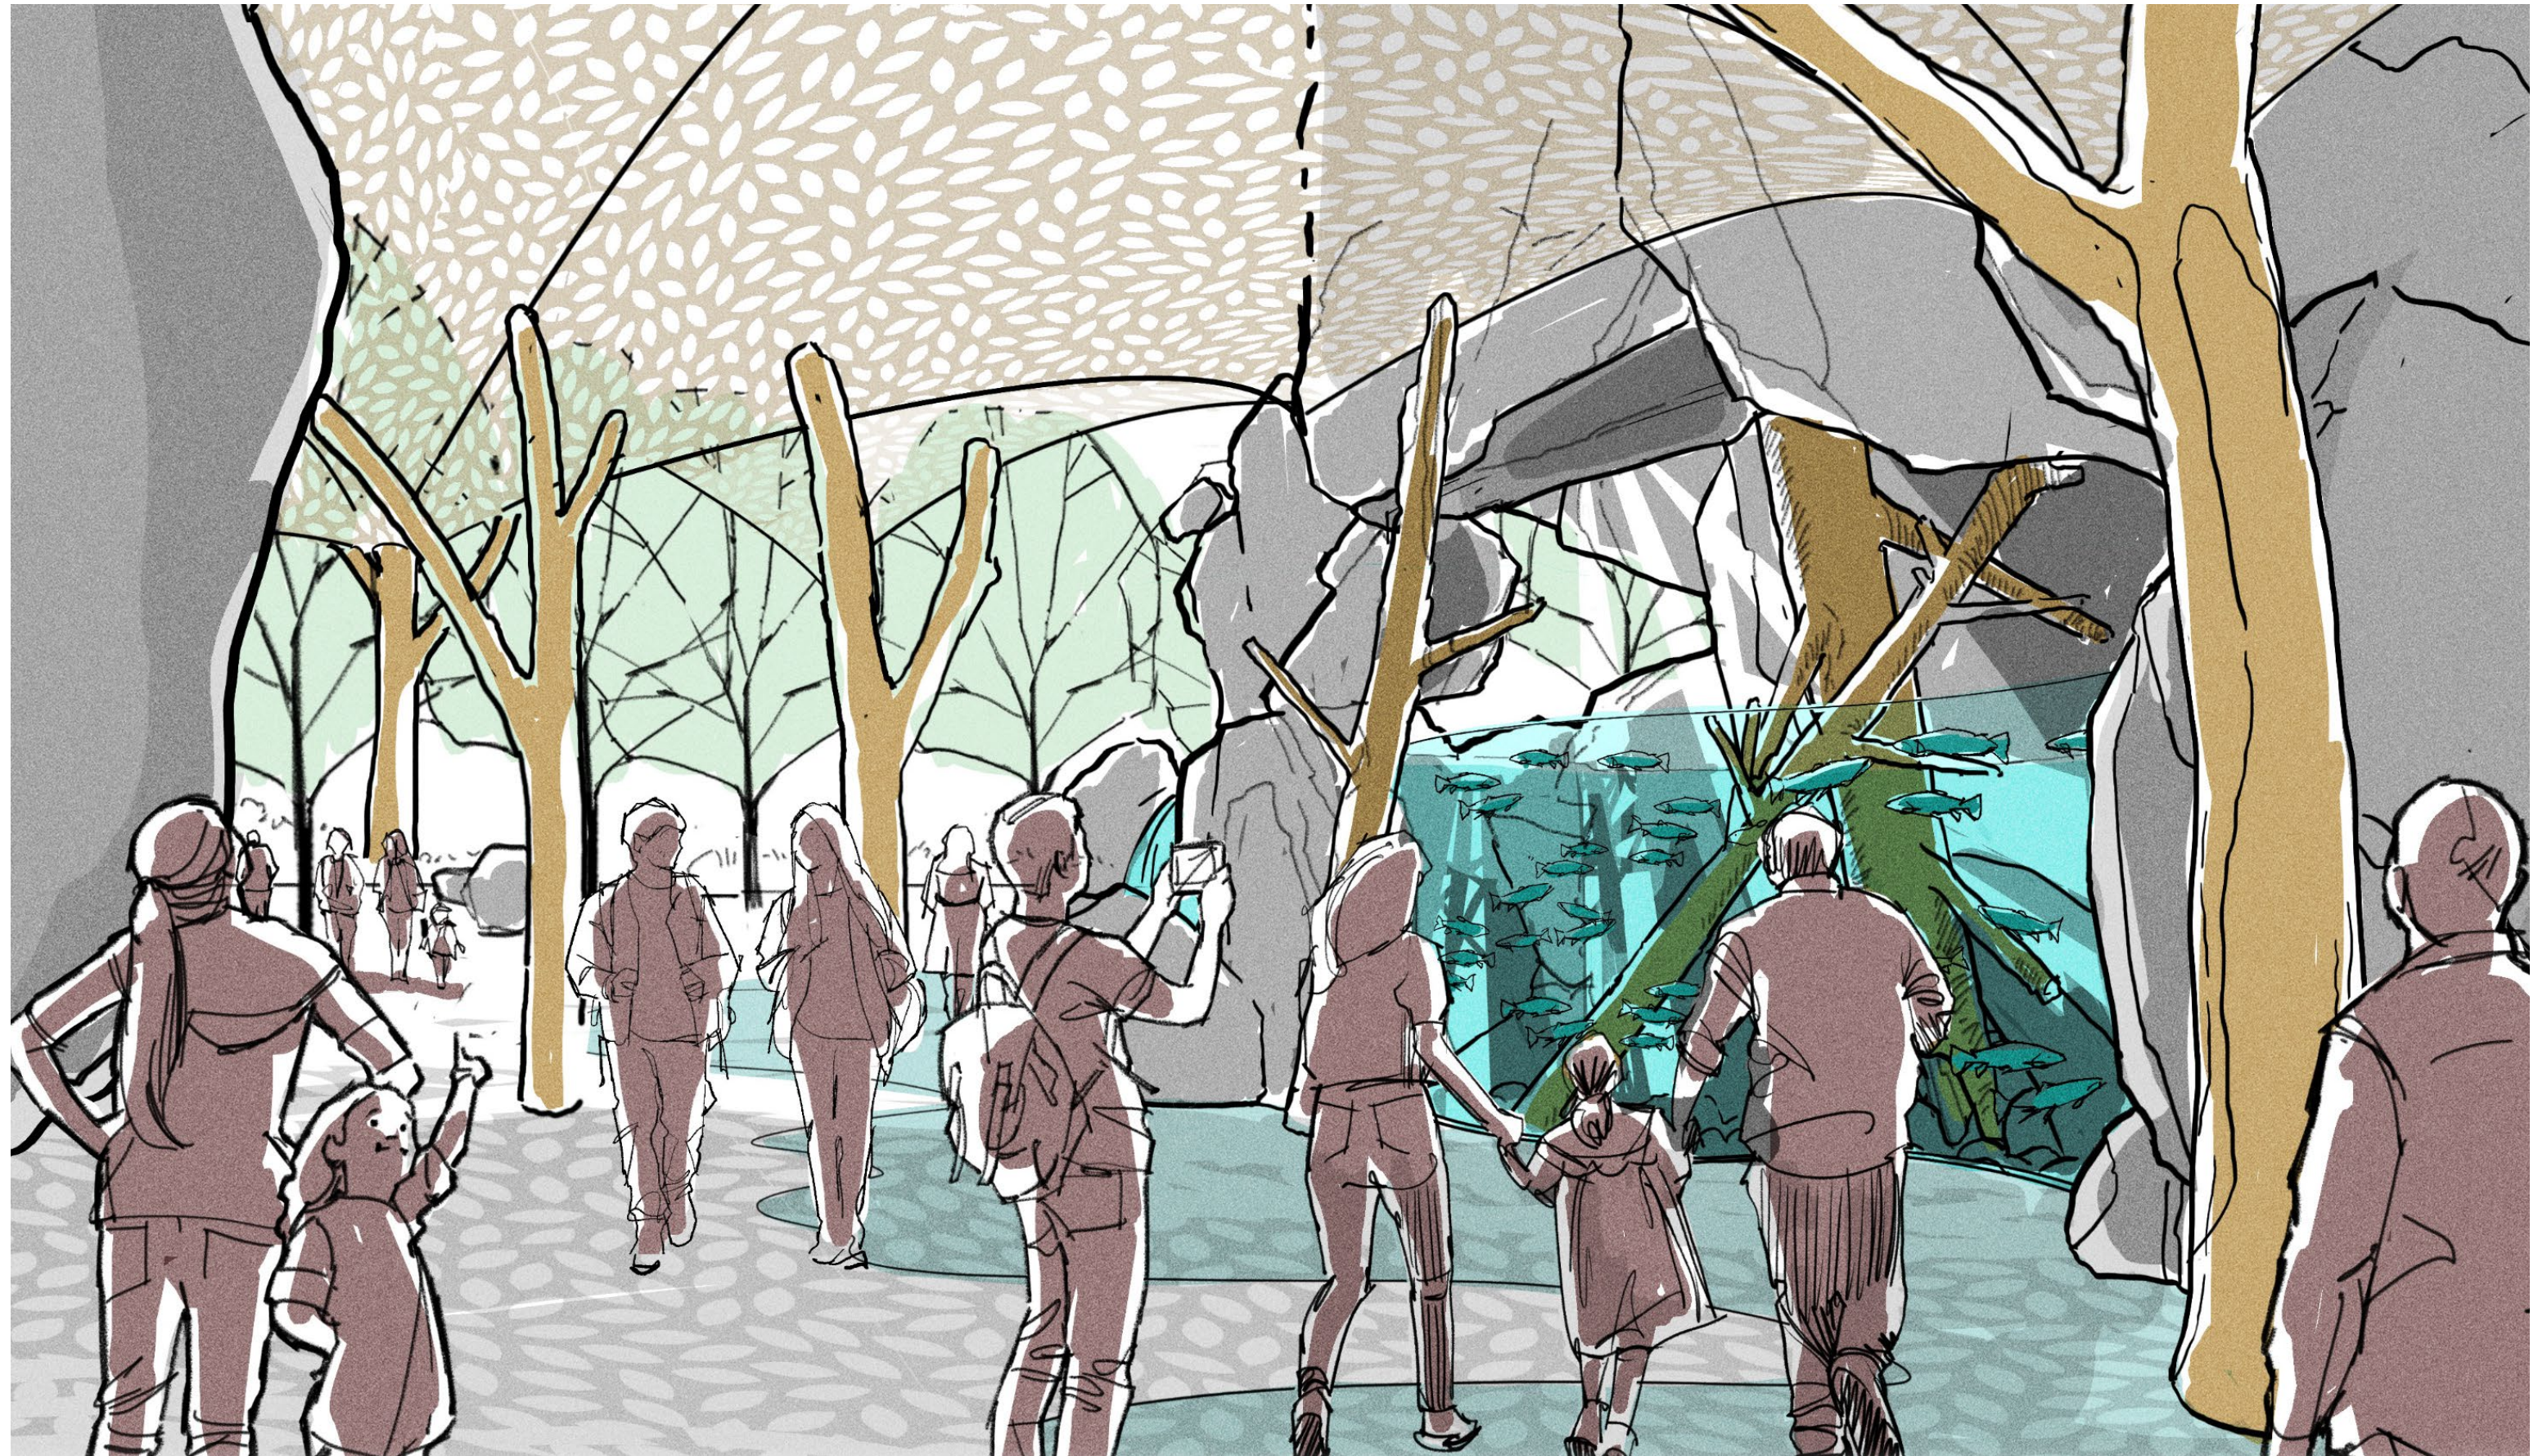

The landscape releases into an expansive, monumental terrain defined by light, contrast, movement, and scale

To the Arrival

Arrival is signaled by quiet, compressed experiences that give way to a broad and open landscape

Entry Experience The Canyon

Entry Experience

FRESNO CHAFFEE ZOO ENTRANCE

Entry Experience

FRESNO CHAFFEE ZOO ENTRANCE

Zoo Context

FRESNO CHAFFEE ZOO ENTRANCE

The Portal

Emphasis on exhibit corridor with simple adjacent buildings

FRESNO CHAFFEE ZOO ENTRANCE

The Portal Approach

The Portal Building Anticipation

The Portal

Local Materials + Thermal Mass

The Portal

Local Vernacular + Experiential Richness

The Portal Exhibit as Transformation

The Ridgeline

Statement Building offering a dual experience

Dynamic, grand, eye-catching

Intimate scale, backdrop to rich exhibit

The Ridgeline Expressive + Dynamic Form