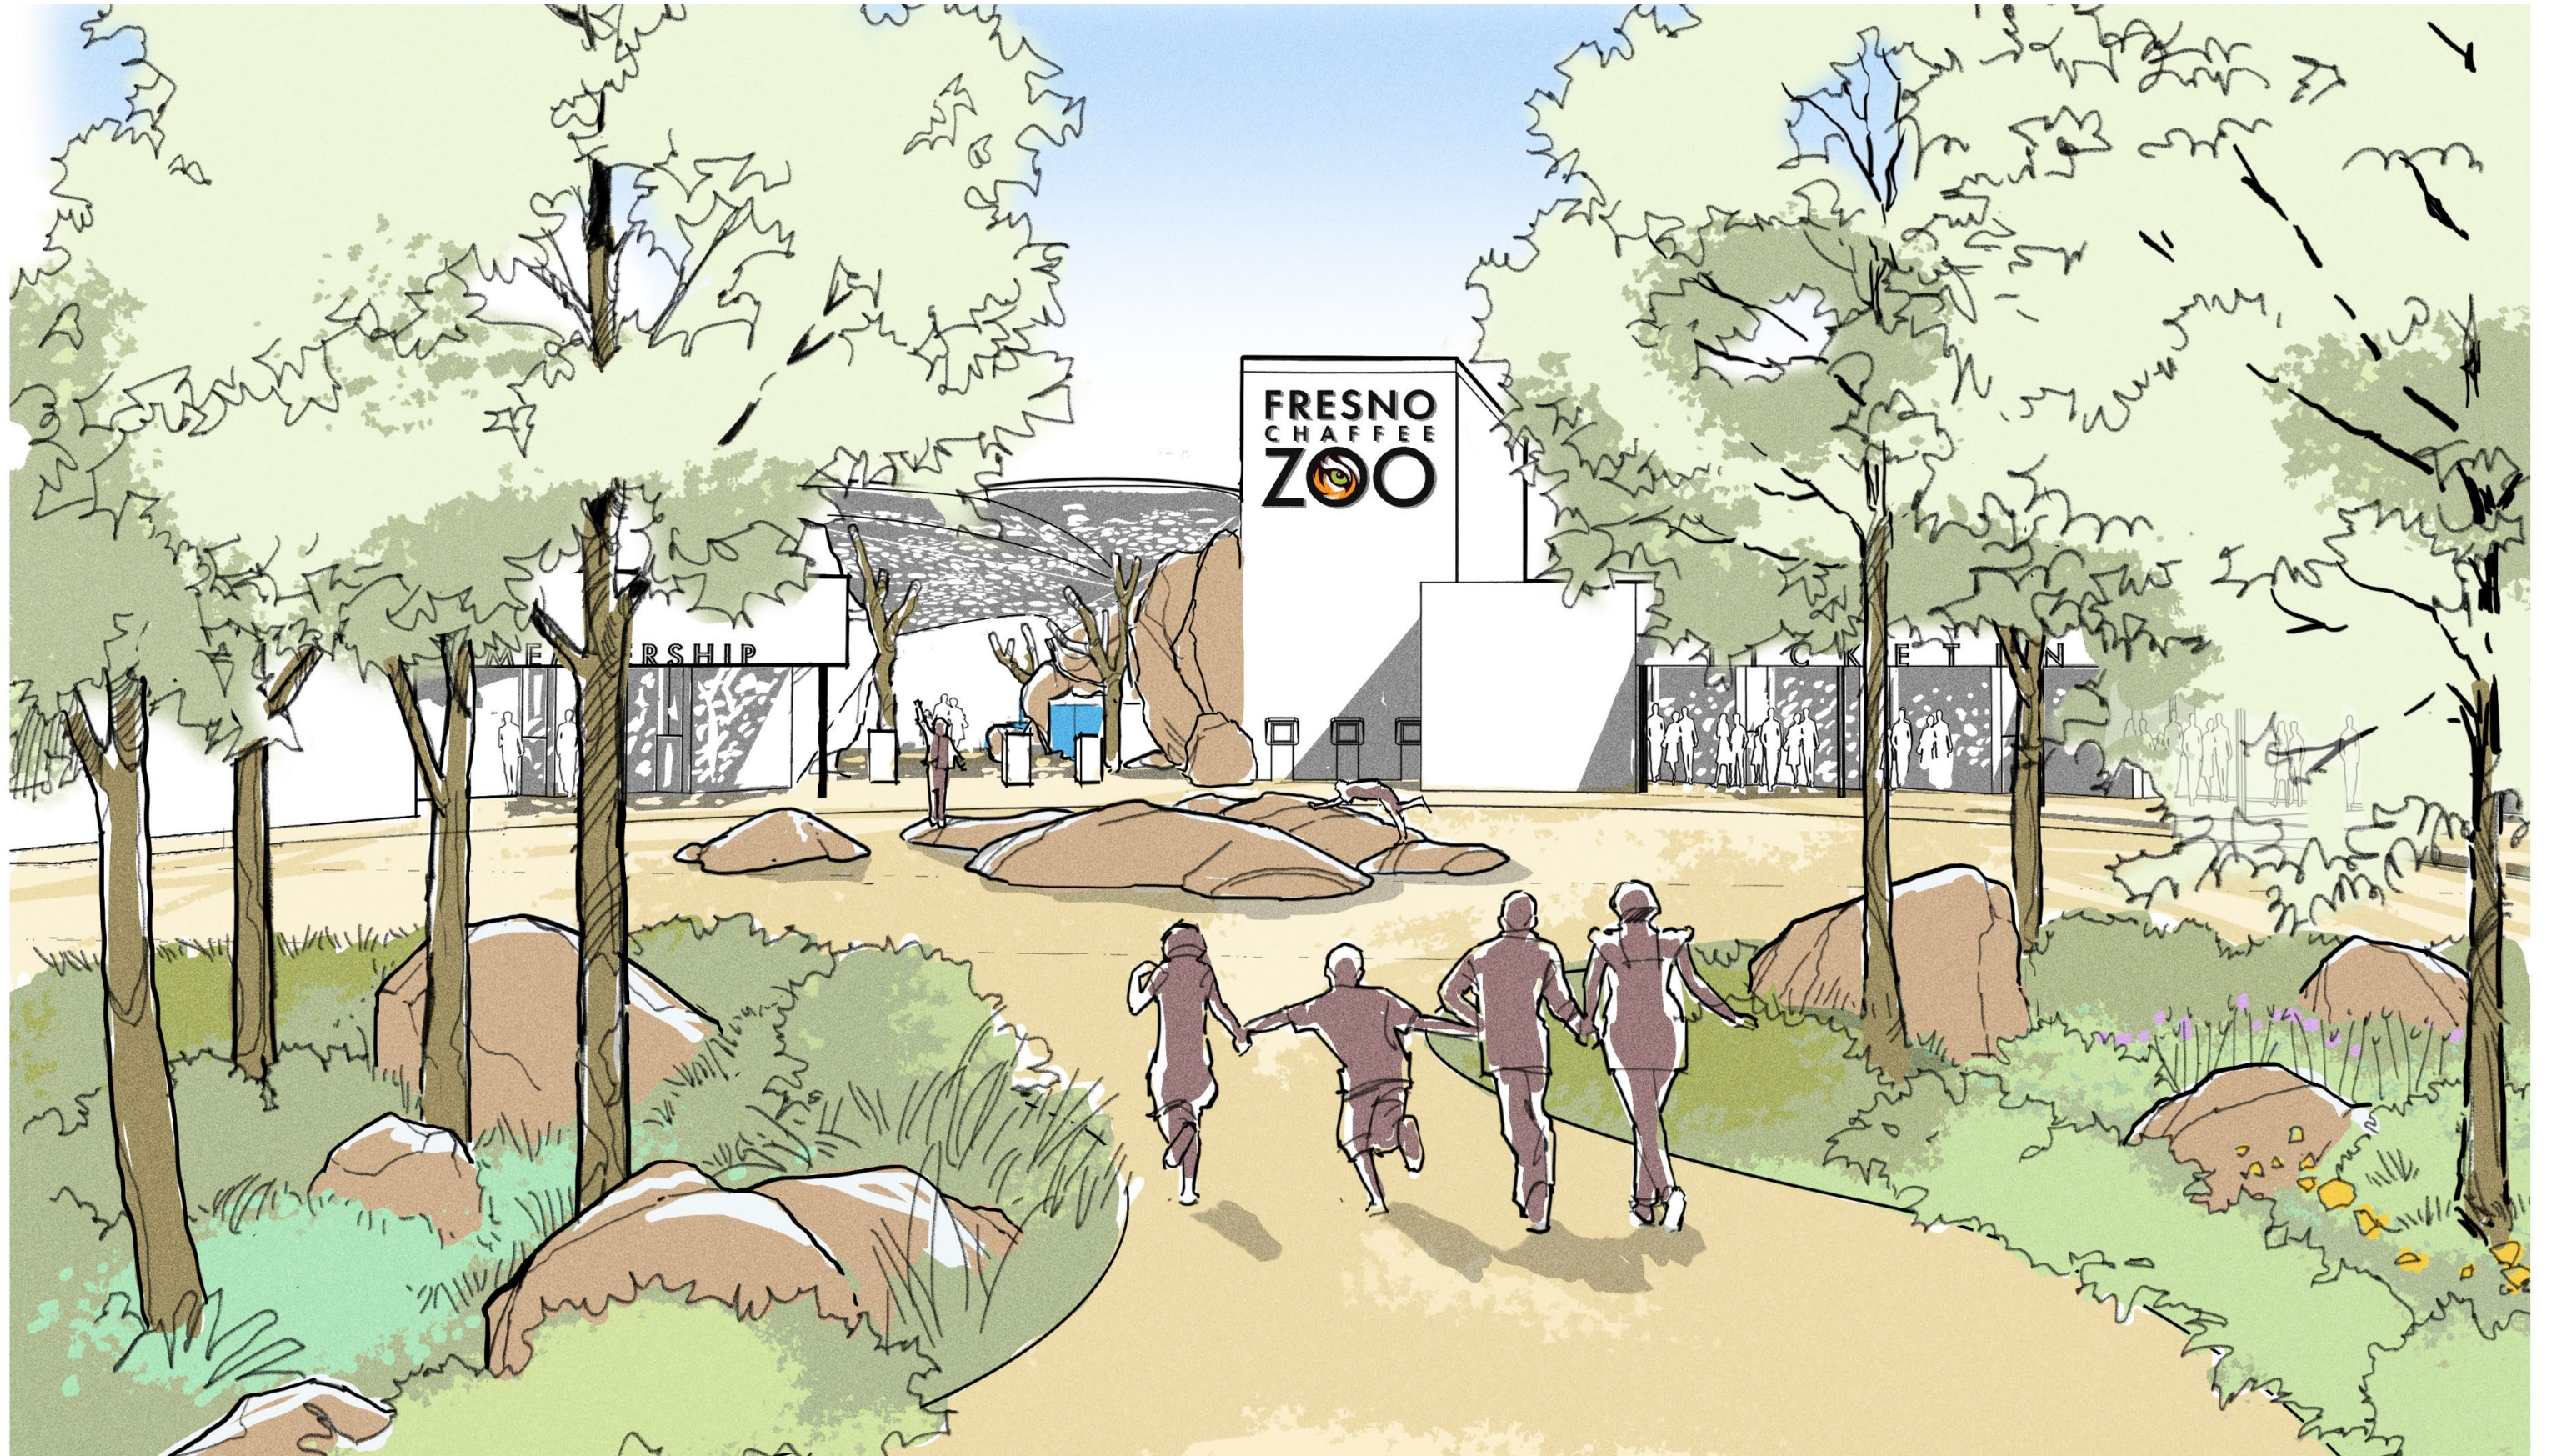

FRESNO CHAFFEE ZOO ENTRANCE

Entry Experience

Traveling into the High Sierras

Through the Forest

Traveling through bright clearings and dark understory starts to create a sense of place

From the Foothills

For the Vista

The landscape releases into an expansive, monumental terrain defined by light, contrast, movement, and scale

To the Arrival

Arrival is signaled by quiet, compressed experiences that give way to a broad and open landscape

Entry Experience The Canyon

Entry Experience

FRESNO CHAFFEE ZOO ENTRANCE

Entry Experience

FRESNO CHAFFEE ZOO ENTRANCE

Zoo Context

FRESNO CHAFFEE ZOO ENTRANCE

The Portal

The Portal Exhibit as Transformation

The Ridgeline

Statement Building offering a dual experience

Dynamic, grand, eye-catching

Intimate scale, backdrop to rich exhibit

The Ridgeline Expressive + Dynamic Form