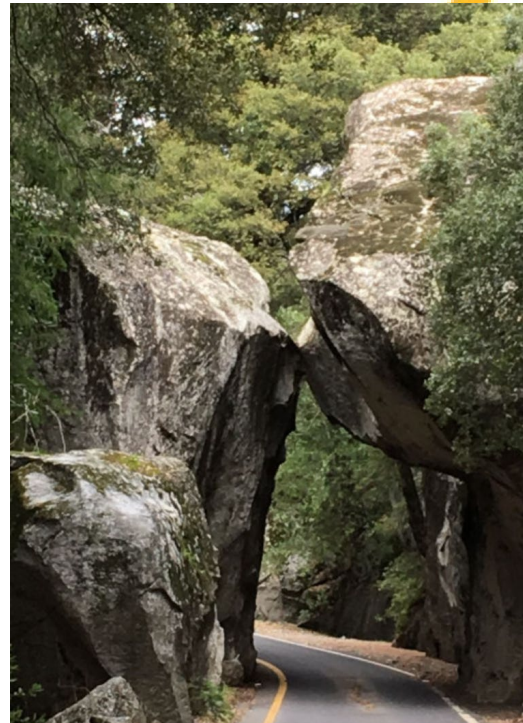

FRESNO CHAFFEE ZOO ENTRANCE

Entry Experience

Traveling into the High Sierras

Through the Forest

Traveling through bright clearings and dark understory starts to create a sense of place

From the Foothills

For the Vista

The landscape releases into an expansive, monumental terrain defined by light, contrast, movement, and scale

To the Arrival

Arrival is signaled by quiet, compressed experiences that give way to a broad and open landscape