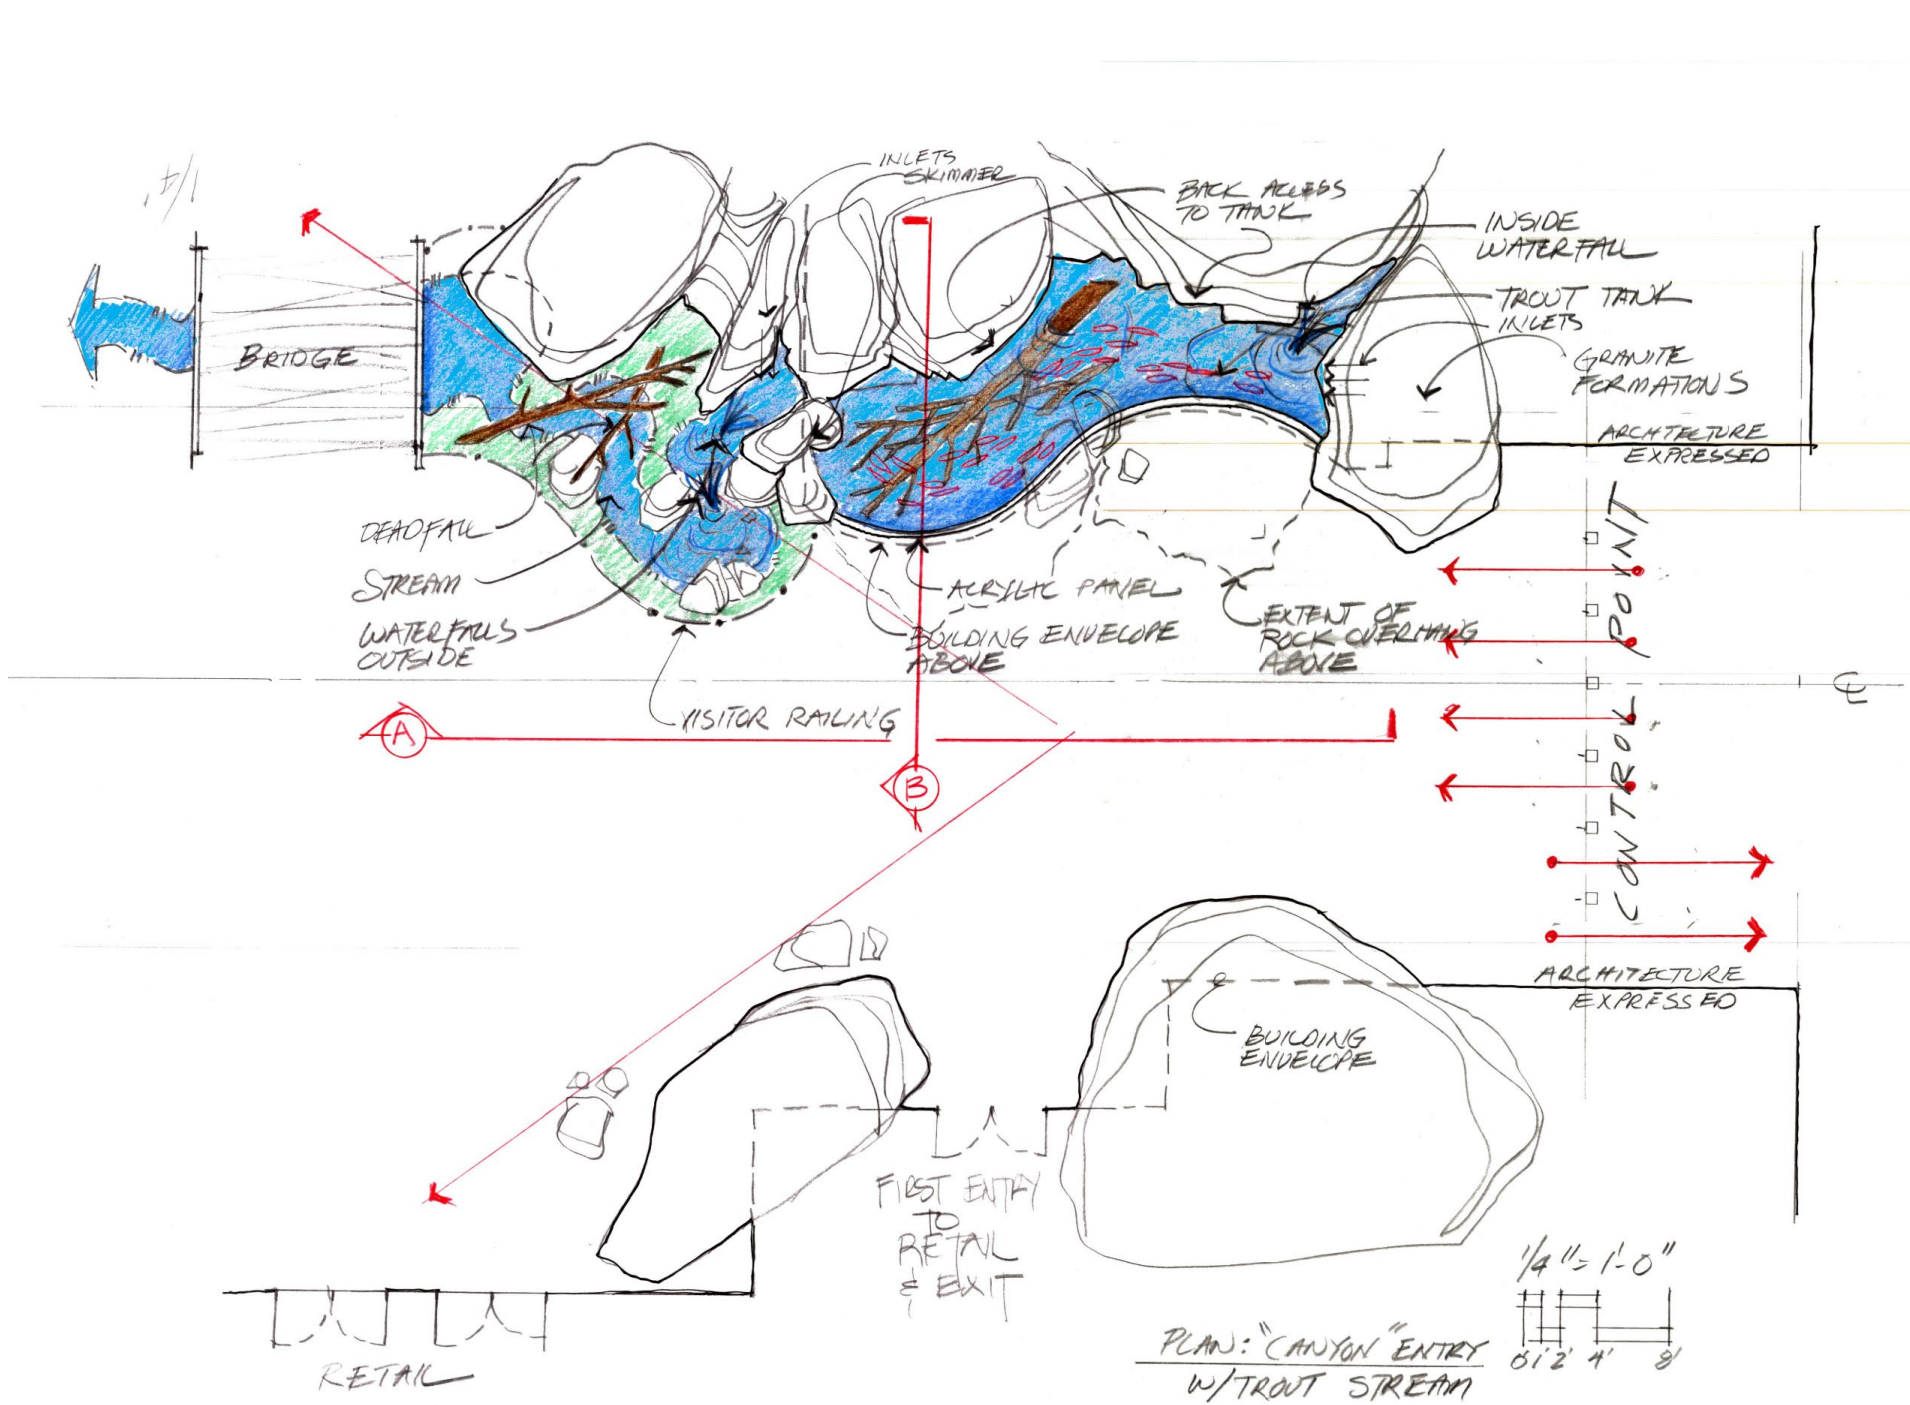

Entry Experience The Canyon